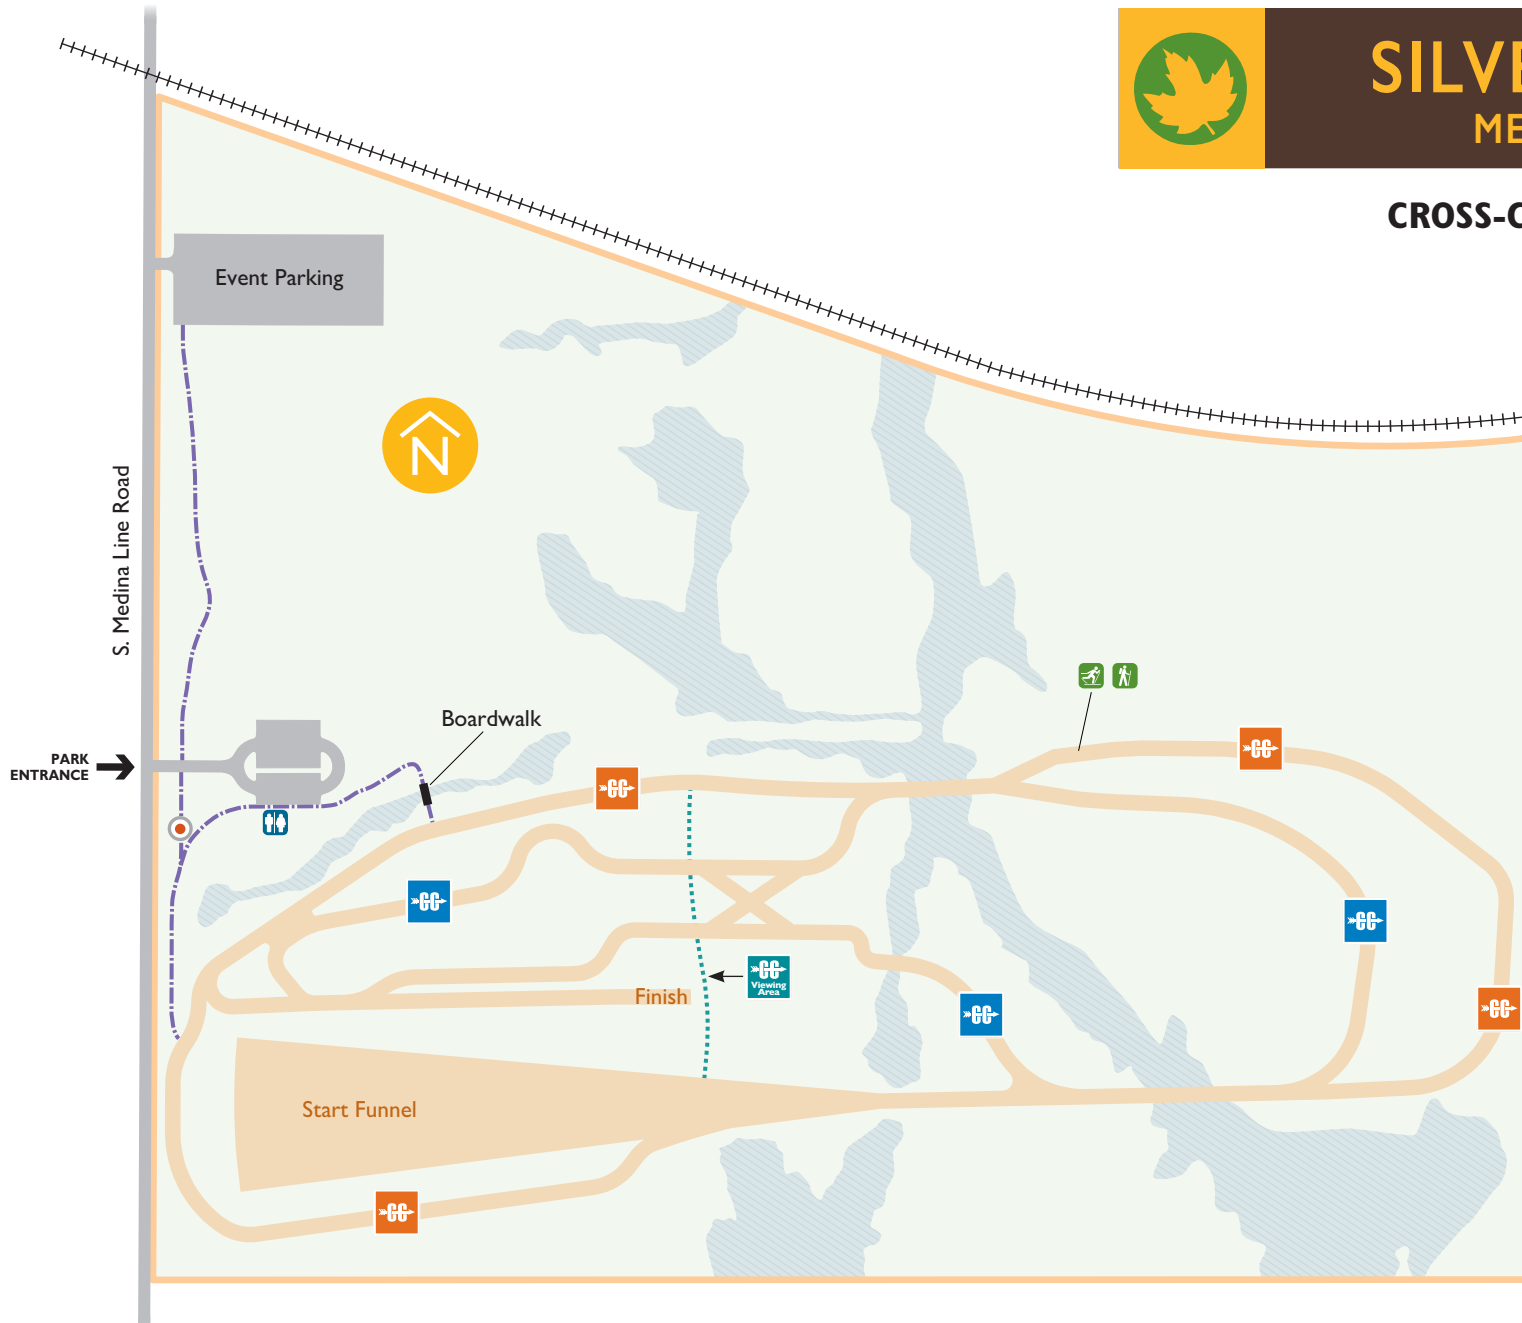

SILVER CREEK METRO PARK

CROSS-COUNTRY COURSE

- Trailhead
- Cross-Country Course
- Walkway
- Viewing Area
- Railroad
- Park Boundary
- Road/Parking
- Wetland
- Restrooms accessible
- Cross-country Skiing
- Hiking
- NO BIKES

TRAIL MARKERS

- INNER Loop**
1.0 mile: Moderate
- OUTER Loop**
1.25 miles: Moderate
- Viewing Area**
(During race day)